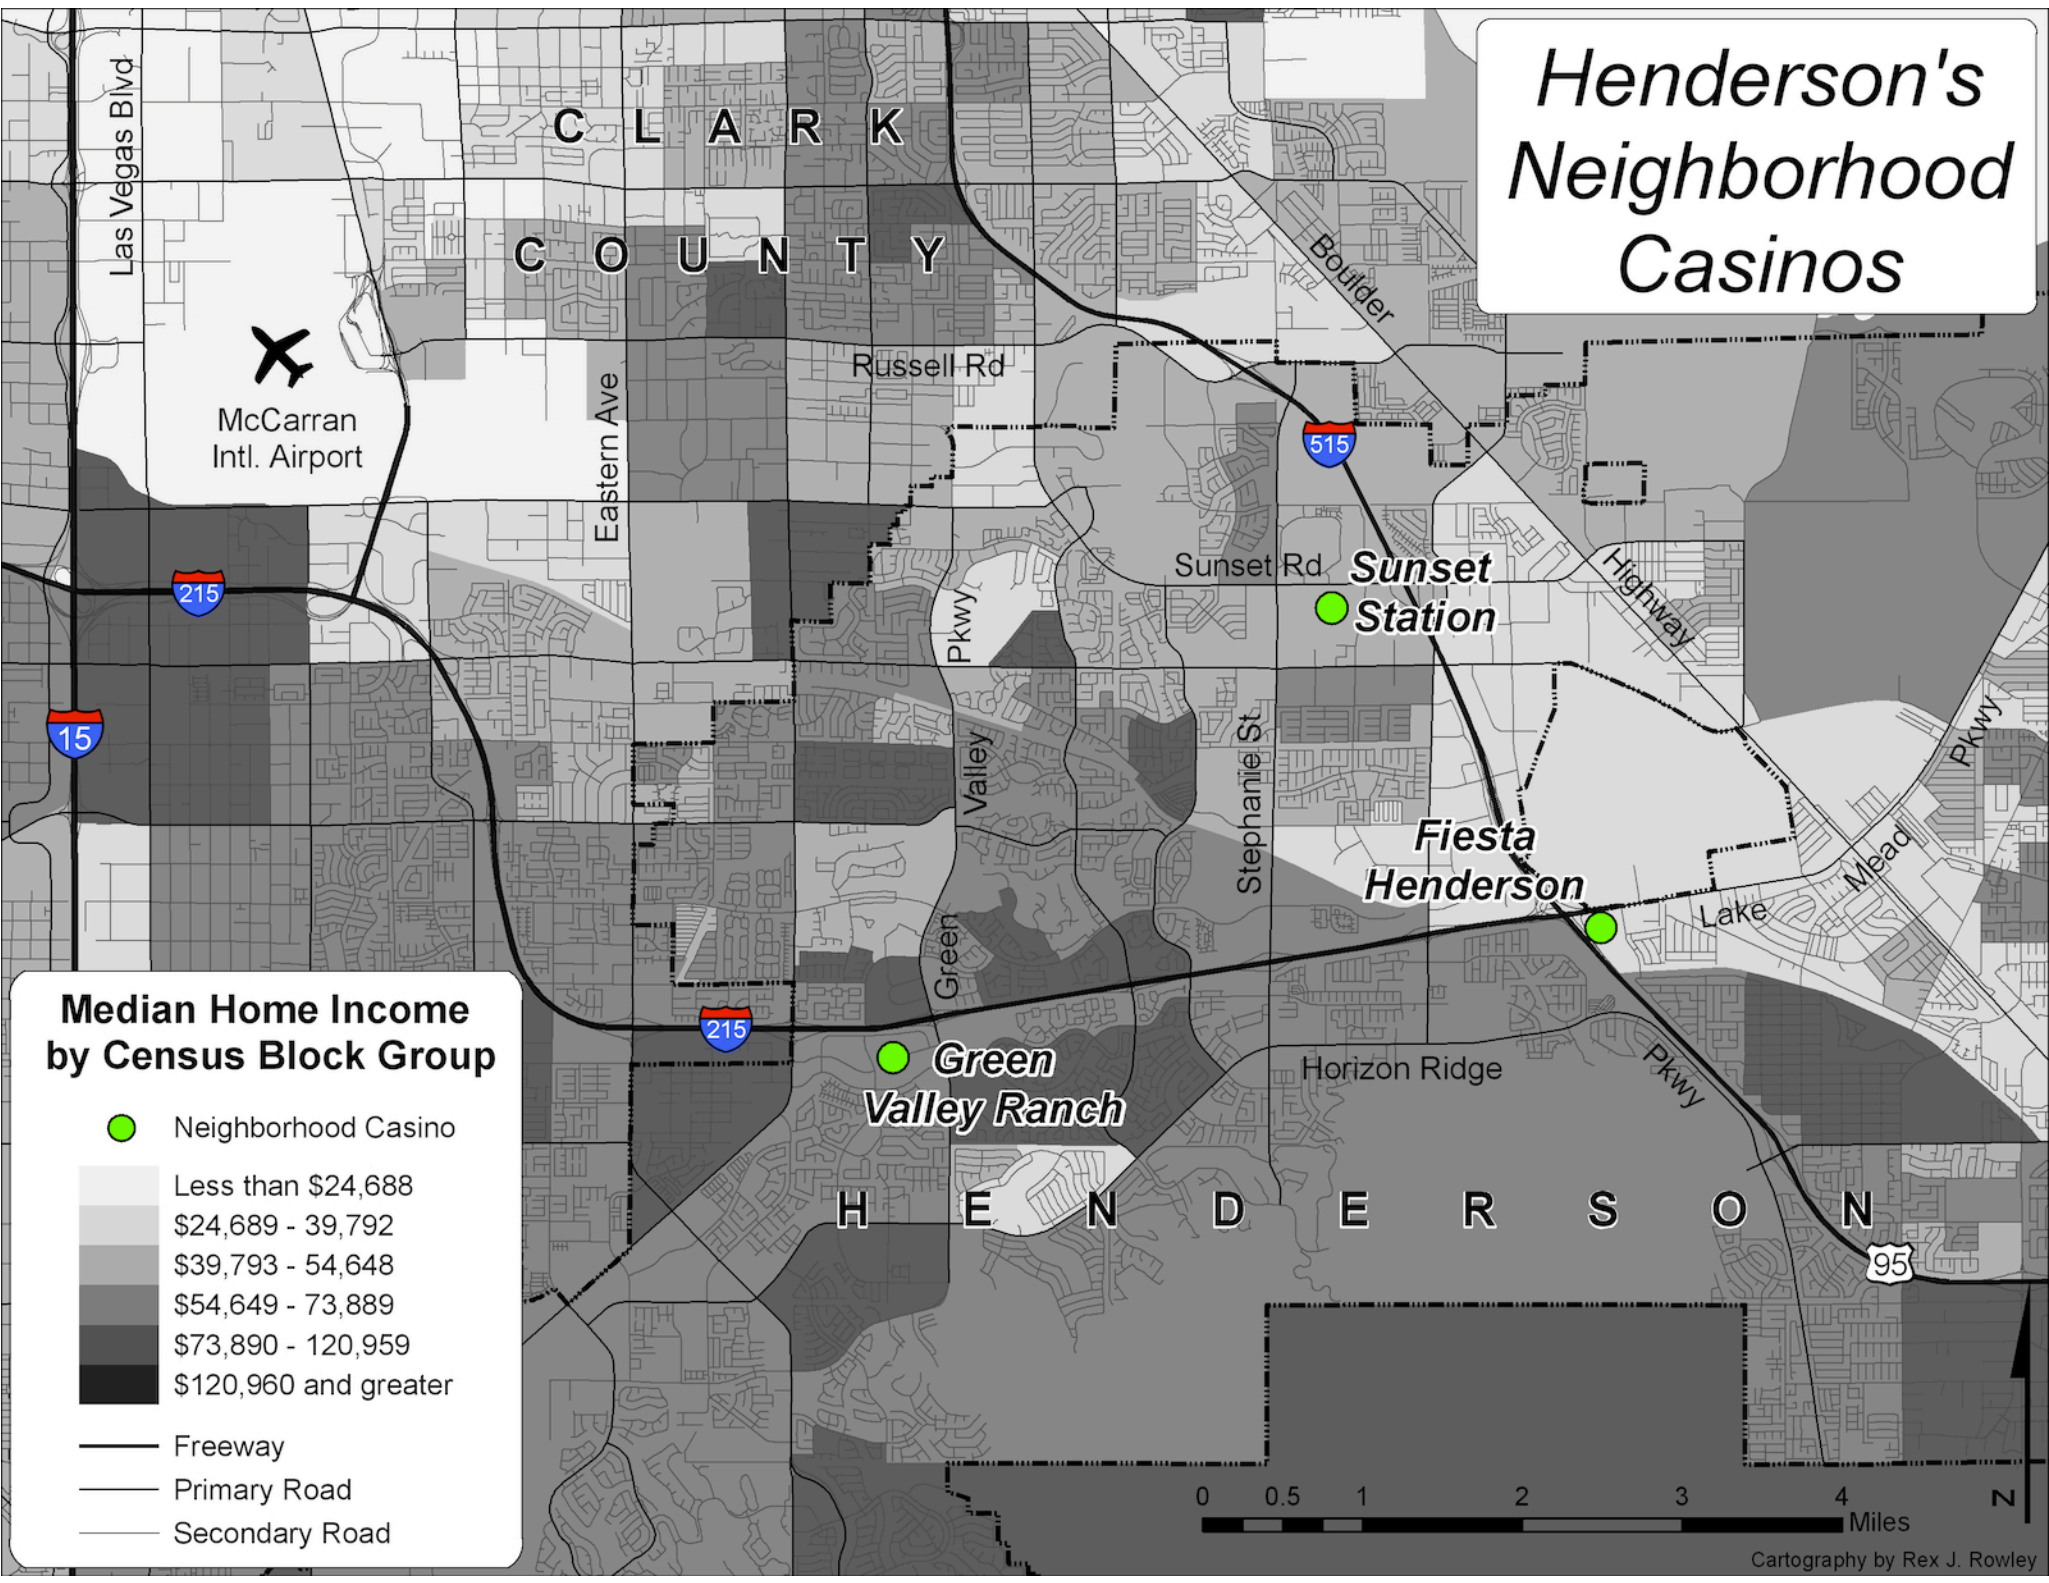

# Henderson's Neighborhood Casinos

## Median Home Income by Census Block Group

- Neighborhood Casino
- Less than \$24,688
- \$24,689 - 39,792
- \$39,793 - 54,648
- \$54,649 - 73,889
- \$73,890 - 120,959
- \$120,960 and greater

- Freeway
- Primary Road
- Secondary Road